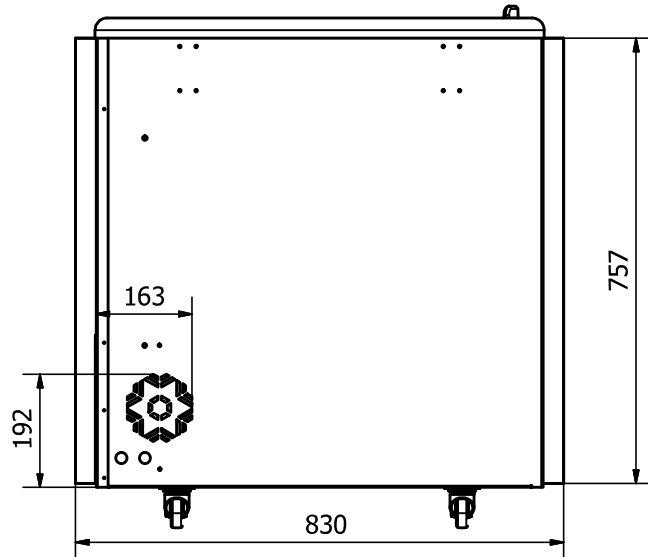

NOVA 22

FRONT: Sticker 830 x 757 mm

RIGHT SIDE: Sticker 675 x 757 mm

BACK: Sticker 830 x 757 mm

LEFT SIDE: Sticker 675 x 757 mm

Comments:

The FRONT and the BACK stickers will be taken around the corners by approx. 35 mm in each side
 The SIDE stickers will be mounted approx. 7,5 mm from the FRONT and 7,5 mm from the BACK

| | | | | |
|--------------------------------|------------|-------------|-----------------------------------|--------------------|
| Designed by Marina Pedersen | Checked by | Approved by | Date | Date 03-08-2020 |
| Elcold Aps | | | Streamer measurements 4-sided, mm | |
| | | | NOVA 22 | Sheet 1 / 1 |