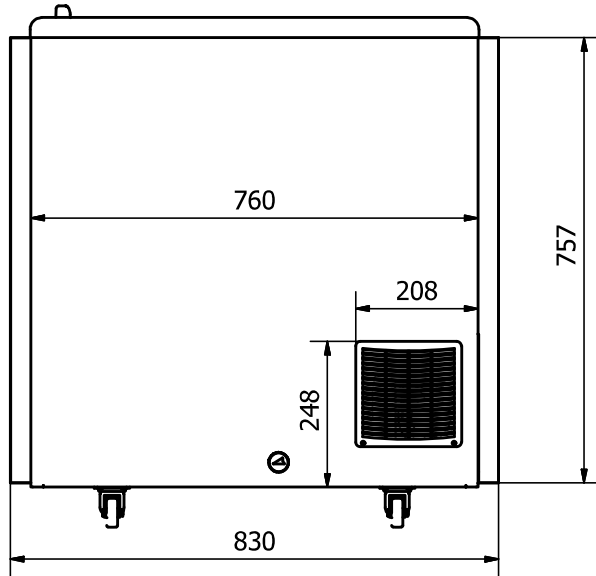

NOVA 22

FRONT: Sticker 830 x 757 mm

RIGHT SIDE: Sticker 675 x 757 mm

BACK: Sticker 830 x 757 mm

LEFT SIDE: Sticker 675 x 757 mm

Comments:

The FRONT and the BACK stickers will be taken around the corners by approx. 35 mm in each side
 The SIDE stickers will be mounted approx. 7,5 mm from the FRONT and 7,5 mm from the BACK

| | | | | |
|--------------------------------|------------|-------------|-----------------------------------|--------------------|
| Designed by Marina Pedersen | Checked by | Approved by | Date | Date 03-08-2020 |
| Elcold Aps | | | Streamer measurements 4-sided, mm | |
| | | | NOVA 22 | Sheet 1 / 1 |