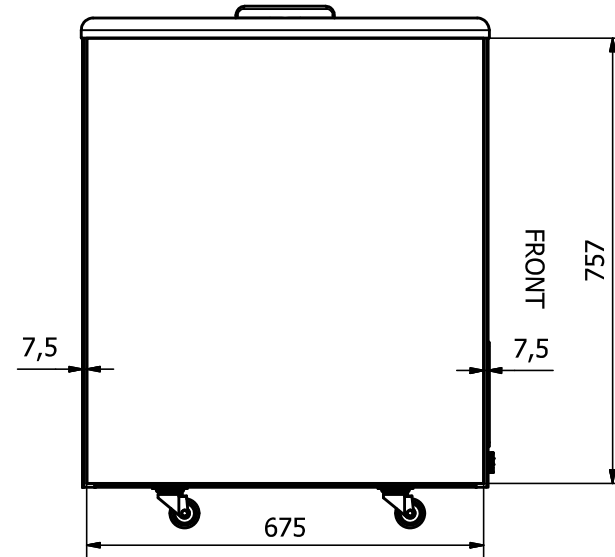

NOVA 22

FRONT: Sticker 830 x 757 mm

RIGHT SIDE: Sticker 675 x 757 mm

BACK: Sticker 830 x 757 mm

LEFT SIDE: Sticker 675 x 757 mm

Comments:

The FRONT and the BACK stickers will be taken around the corners by approx. 35 mm in each side
 The SIDE stickers will be mounted approx. 7,5 mm from the FRONT and 7,5 mm from the BACK

| | | | | |
|--------------------------------|------------|-------------|-----------------------------------|--------------------|
| Designed by Marina Pedersen | Checked by | Approved by | Date | Date 03-08-2020 |
| Elcold Aps | | | Streamer measurements 4-sided, mm | |
| | | | NOVA 22 | Sheet 1 / 1 |