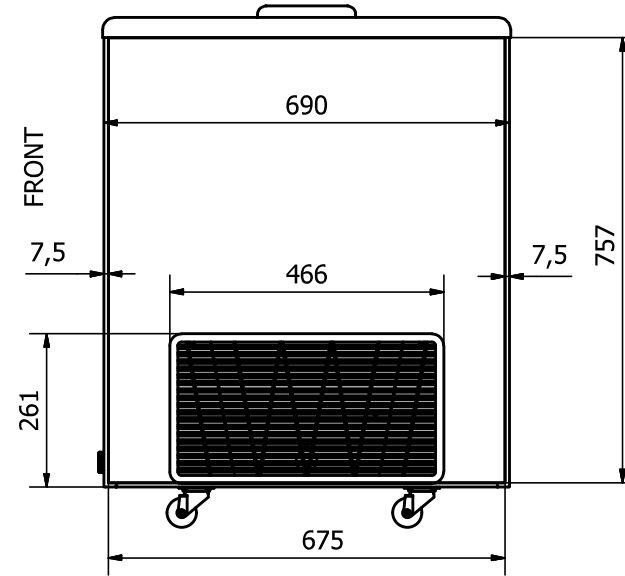

NOVA 22

FRONT: Sticker 830 x 757 mm

RIGHT SIDE: Sticker 675 x 757 mm

BACK: Sticker 830 x 757 mm

LEFT SIDE: Sticker 675 x 757 mm

Comments:

The FRONT and the BACK stickers will be taken around the corners by approx. 35 mm in each side
 The SIDE stickers will be mounted approx. 7,5 mm from the FRONT and 7,5 mm from the BACK

| | | | | |
|--------------------------------|------------|-------------|-----------------------------------|--------------------|
| Designed by Marina Pedersen | Checked by | Approved by | Date | Date 03-08-2020 |
| Elcold Aps | | | Streamer measurements 4-sided, mm | |
| | | | NOVA 22 | Sheet 1 / 1 |