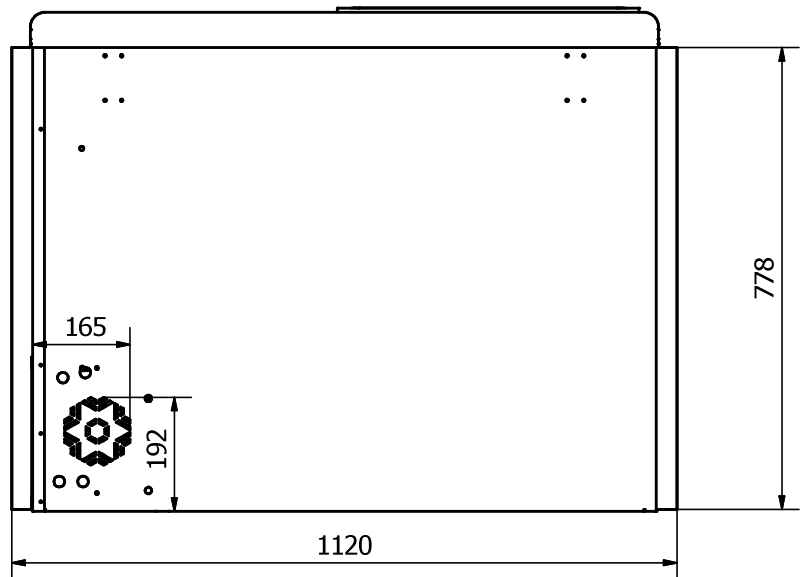

# MOBILUX 21

FRONT: Sticker 1120 x 778 mm

BACK: Sticker 1120 x 778 mm

RIGHT SIDE: Sticker 635 x 778 mm

LEFT SIDE: Sticker 635 x 778 mm

Comments:

The FRONT and the BACK stickers will be taken around the corners by approx. 35 mm in each side  
 The SIDE stickers will be mounted approx. 7,5 mm from the FRONT and 7,5 mm from the BACK

Designed by	Checked by	Approved by	Date	Date	
Marina Pedersen				17-09-2020	
Elcold Aps			Streamer measurements 4-sided, mm		
			MOBILUX 21	Edition	Sheet
					1 / 1