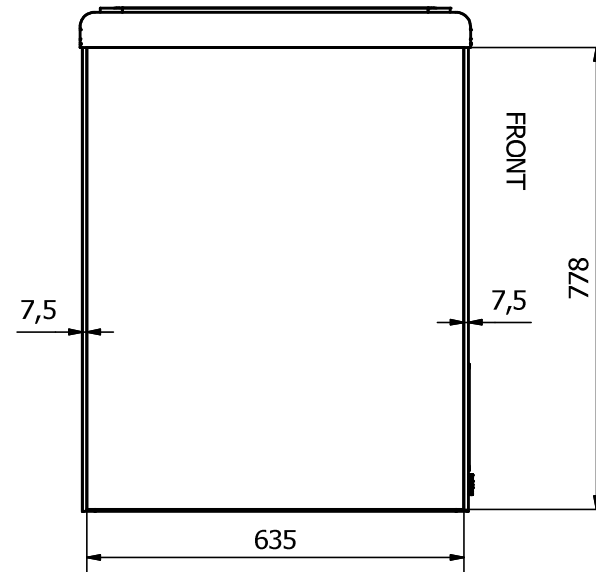

# MOBILUX 21

FRONT: Sticker 1120 x 778 mm

BACK: Sticker 1120 x 778 mm

RIGHT SIDE: Sticker 635 x 778 mm

LEFT SIDE: Sticker 635 x 778 mm

Comments:

The FRONT and the BACK stickers will be taken around the corners by approx. 35 mm in each side  
 The SIDE stickers will be mounted approx. 7,5 mm from the FRONT and 7,5 mm from the BACK

Designed by	Checked by	Approved by	Date	Date	
Marina Pedersen				17-09-2020	
Elcold Aps			Streamer measurements 4-sided, mm		
			MOBILUX 21	Edition	Sheet
					1 / 1