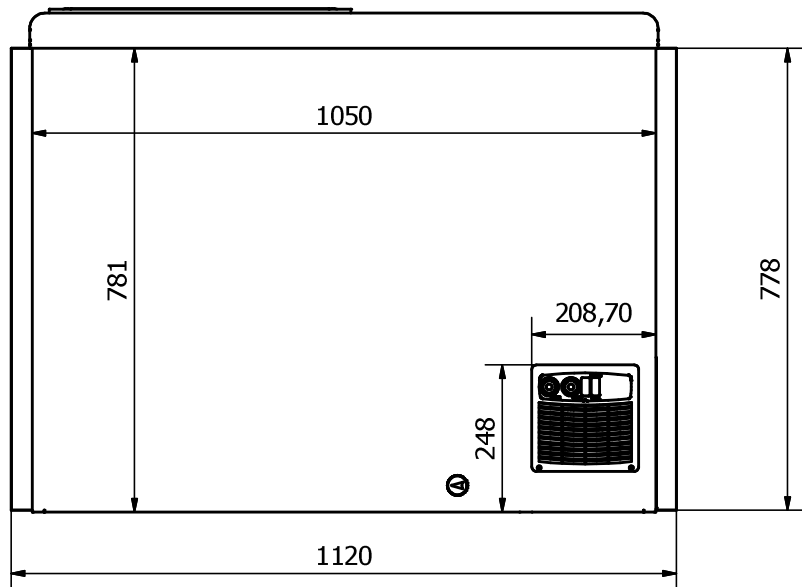

# MOBILUX 21

FRONT: Sticker 1120 x 778 mm

BACK: Sticker 1120 x 778 mm

RIGHT SIDE: Sticker 635 x 778 mm

LEFT SIDE: Sticker 635 x 778 mm

Comments:

The FRONT and the BACK stickers will be taken around the corners by approx. 35 mm in each side  
 The SIDE stickers will be mounted approx. 7,5 mm from the FRONT and 7,5 mm from the BACK

Designed by	Checked by	Approved by	Date	Date	
Marina Pedersen				17-09-2020	
Elcold Aps			Streamer measurements 4-sided, mm		
			MOBILUX 21	Edition	Sheet
					1 / 1