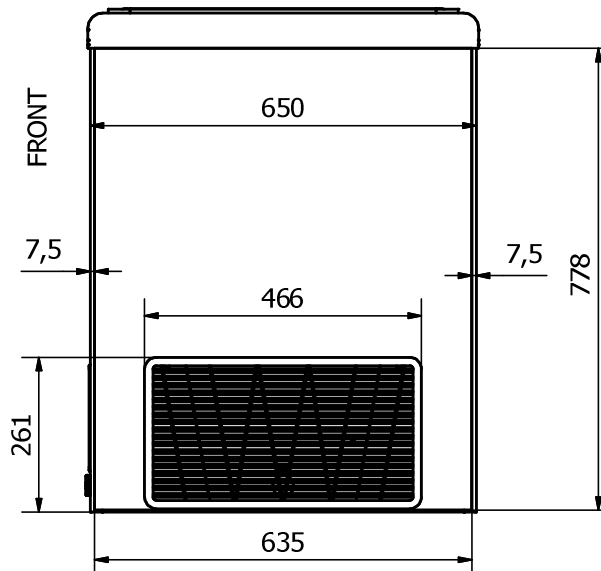

# MOBILUX 21

FRONT: Sticker 1120 x 778 mm

BACK: Sticker 1120 x 778 mm

RIGHT SIDE: Sticker 635 x 778 mm

LEFT SIDE: Sticker 635 x 778 mm

Comments:

The FRONT and the BACK stickers will be taken around the corners by approx. 35 mm in each side  
 The SIDE stickers will be mounted approx. 7,5 mm from the FRONT and 7,5 mm from the BACK

Designed by	Checked by	Approved by	Date	Date	
Marina Pedersen				17-09-2020	
Elcold Aps			Streamer measurements 4-sided, mm		
			MOBILUX 21	Edition	Sheet
					1 / 1