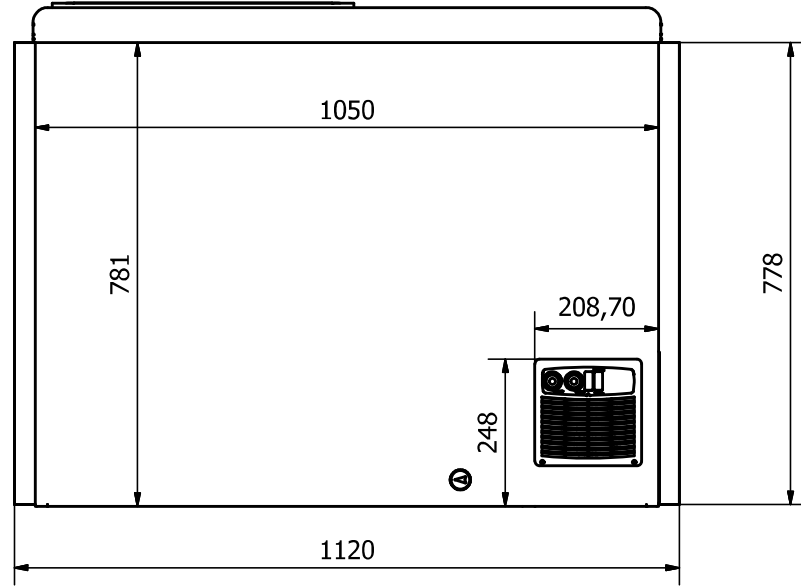

# MOBILUX 21

FRONT: Sticker 1120 x 778 mm

RIGHT SIDE: Sticker 690 x 778 mm

LEFT SIDE: Sticker 690 x 778 mm

**Comments:**

The FRONT sticker will be taken around the corners by approx. 35 mm in each side  
 The SIDE stickers will be mounted approx. 5 mm from the FRONT and will be taken around the BACK corner by approx. 45 mm

Designed by	Checked by	Approved by	Date	Date	
Marina Pedersen				17-09-2020	
Elcold Aps			Streamer measurements 3-sided, mm		
			MOBILUX 21	Edition	Sheet
					1 / 1