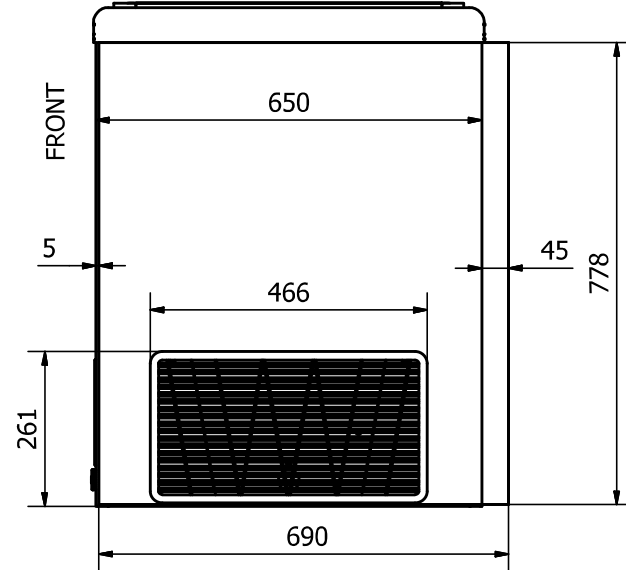

# MOBILUX 21

FRONT: Sticker 1120 x 778 mm

RIGHT SIDE: Sticker 690 x 778 mm

LEFT SIDE: Sticker 690 x 778 mm

**Comments:**

The FRONT sticker will be taken around the corners by approx. 35 mm in each side  
 The SIDE stickers will be mounted approx. 5 mm from the FRONT and will be taken around the BACK corner by approx. 45 mm

Designed by	Checked by	Approved by	Date	Date	
Marina Pedersen				17-09-2020	
Elcold Aps			Streamer measurements 3-sided, mm		
			MOBILUX 21	Edition	Sheet
					1 / 1