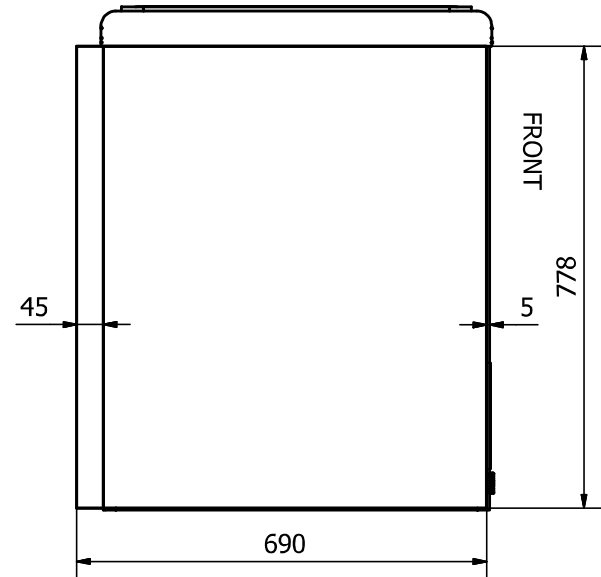

# MOBILUX 21

FRONT: Sticker 1120 x 778 mm

RIGHT SIDE: Sticker 690 x 778 mm

LEFT SIDE: Sticker 690 x 778 mm

**Comments:**

The FRONT sticker will be taken around the corners by approx. 35 mm in each side  
 The SIDE stickers will be mounted approx. 5 mm from the FRONT and will be taken around the BACK corner by approx. 45 mm

Designed by	Checked by	Approved by	Date	Date	
Marina Pedersen				17-09-2020	
Elcold Aps			Streamer measurements 3-sided, mm		
			MOBILUX 21	Edition	Sheet
					1 / 1