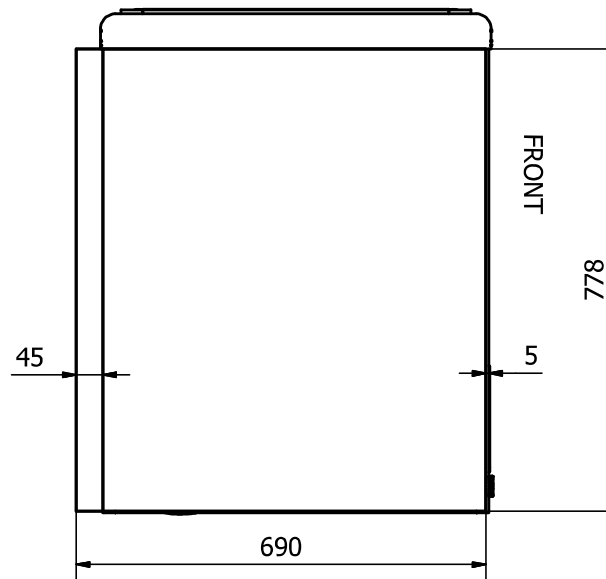

# MOBILUX 11

FRONT: Sticker 790 x 778 mm

RIGHT SIDE: Sticker 690 x 778 mm

LEFT SIDE: Sticker 690 x 778 mm

Comments:

The FRONT sticker will be taken around the corners by approx. 35 mm in each side  
 The SIDE stickers will be mounted approx. 5 mm from the FRONT and will be taken around the BACK corner by approx. 45 mm

Designed by	Checked by	Approved by	Date	Date	
Marina Pedersen				16-09-2020	
Elcold Aps			Streamer measurements 3-sided, mm		
			MOBILUX 11	Edition	Sheet
					1 / 1