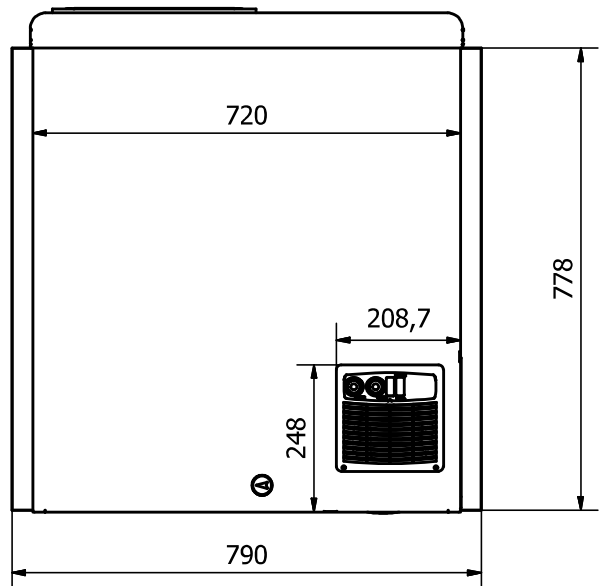

# MOBILUX 11

FRONT: Sticker 790 x 778 mm

RIGHT SIDE: Sticker 690 x 778 mm

LEFT SIDE: Sticker 690 x 778 mm

Comments:

The FRONT sticker will be taken around the corners by approx. 35 mm in each side  
 The SIDE stickers will be mounted approx. 5 mm from the FRONT and will be taken around the BACK corner by approx. 45 mm

Designed by	Checked by	Approved by	Date	Date	
Marina Pedersen				16-09-2020	
Elcold Aps			Streamer measurements 3-sided, mm		
			MOBILUX 11	Edition	Sheet
					1 / 1