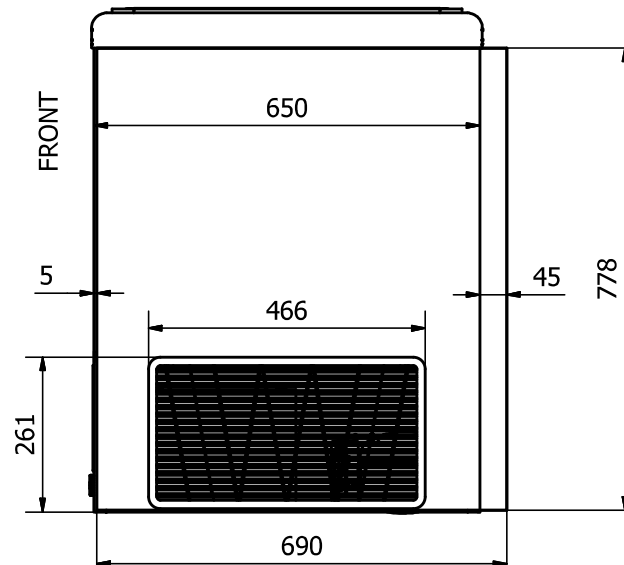

# MOBILUX 11

FRONT: Sticker 790 x 778 mm

RIGHT SIDE: Sticker 690 x 778 mm

LEFT SIDE: Sticker 690 x 778 mm

Comments:

The FRONT sticker will be taken around the corners by approx. 35 mm in each side  
 The SIDE stickers will be mounted approx. 5 mm from the FRONT and will be taken around the BACK corner by approx. 45 mm

Designed by	Checked by	Approved by	Date	Date	
Marina Pedersen				16-09-2020	
Elcold Aps			Streamer measurements 3-sided, mm		
			MOBILUX 11	Edition	Sheet
					1 / 1