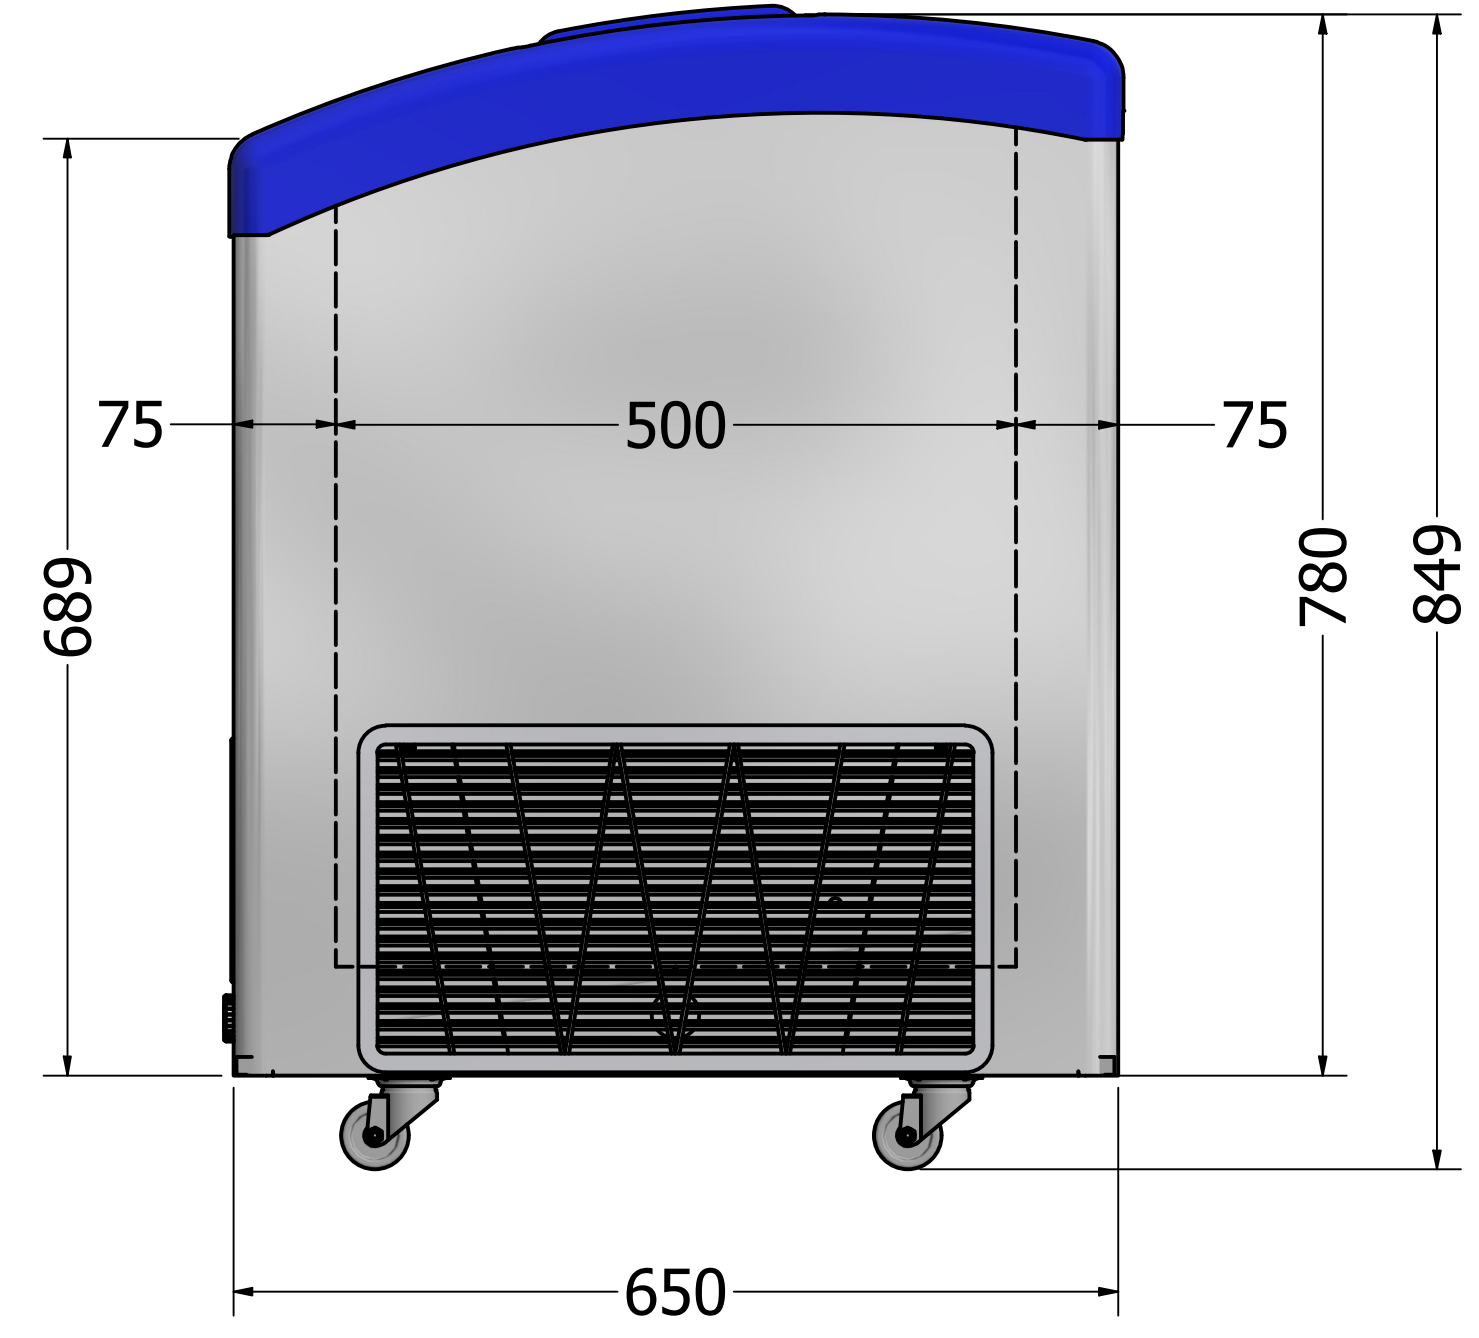

A

A

DRAWN	Marina Pedersen	31-08-2021		
CHECKED			TITLE	
QA			Måltegnig	
MFG			SIZE	DWG NO
APPROVED			C	Focus 131
			SCALE	SHEET 1 OF 1
				REV