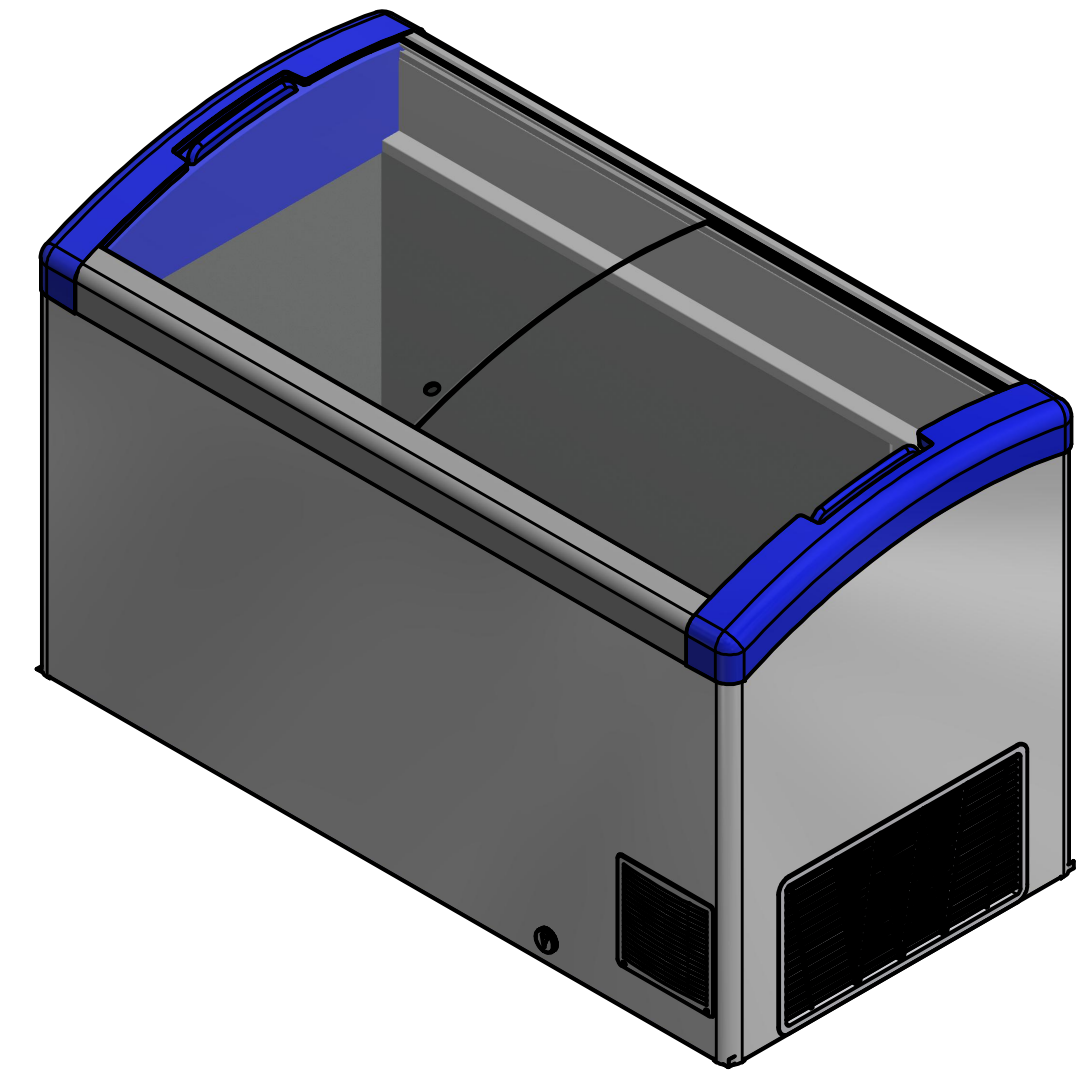

A

A

DRAWN	Marina Pedersen	31-08-2021		
CHECKED			TITLE	
QA			Måltegnig	
MFG			SIZE	DWG NO
APPROVED			C	Focus 131
			SCALE	SHEET 1 OF 1
				REV