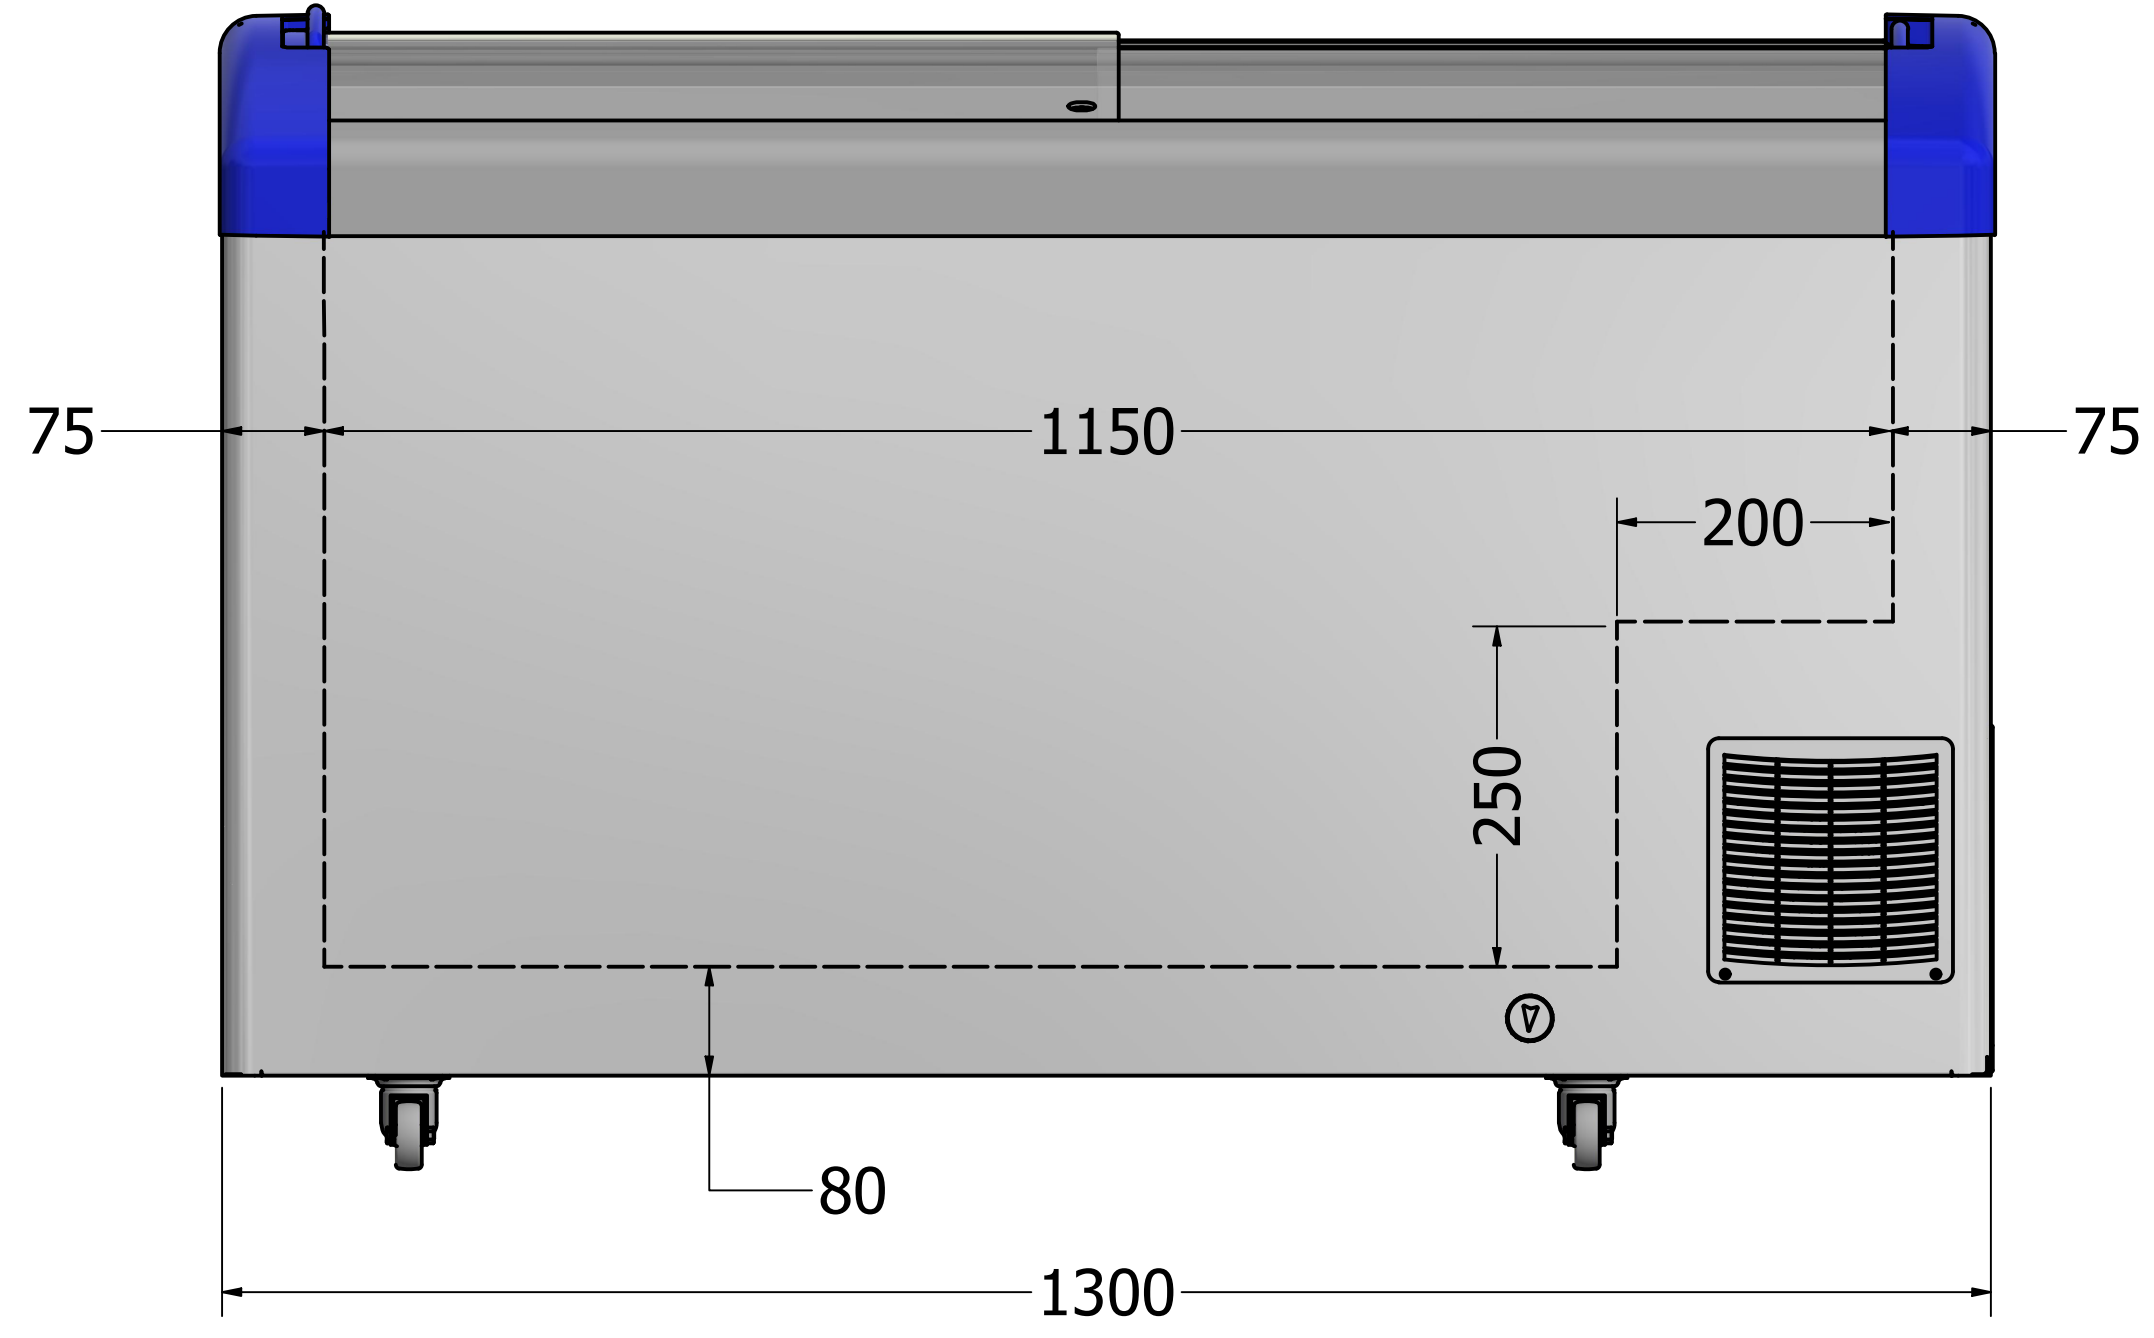

A

A

DRAWN	Marina Pedersen	31-08-2021		
CHECKED			TITLE	
QA			Måltegnig	
MFG			SIZE	DWG NO
APPROVED			C	Focus 131
			SCALE	SHEET 1 OF 1
				REV