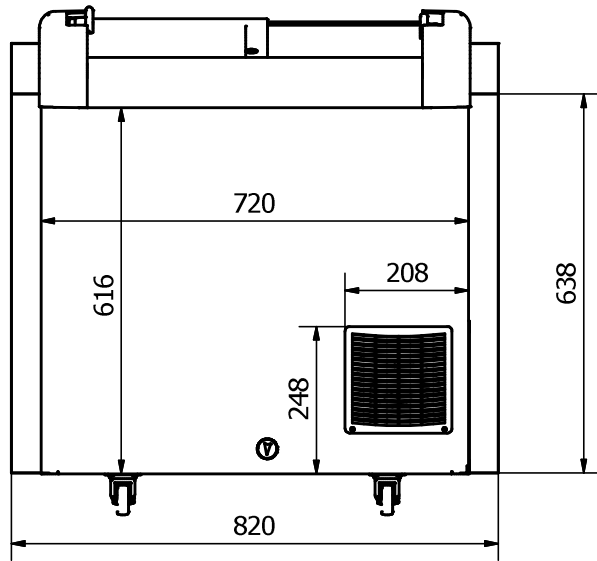

FRONT: Sticker 820 x 638 mm

FOCUS 73

RIGHT SIDE: Sticker 655 x 723 mm

LEFT SIDE: Sticker 655 x 723 mm

**Comments:**

The FRONT sticker will be taken around the corners by approx. 50 mm in each side.

The SIDE stickers will be mounted approx. 20 mm from the FRONT and will be taken around the BACK corner by approx. 25 mm

Be aware that by mounting of sticker on cabinet, the curved sides means, that we on the front cut off a bit in the top. From 10 to 25 mm of the sticker will be cut off in a curve. We could also make a small cut in the top of the front sticker along the frame of FOCUS, if it is too large.

Be aware that by mounting of stickers on the BACK of cabinet, we cut approx. 15 mm off the top of the sticker.

Designed by Marina Pedersen	Checked by	Approved by	Date	Date 04-08-2020	
Elcold Aps			Streamer measurements 3-sided, mm		
			Focus 73	Edition	Sheet 1 / 1