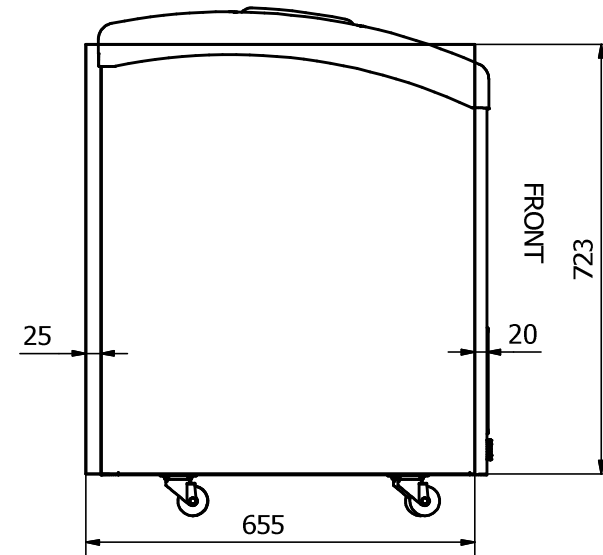

FRONT: Sticker 820 x 638 mm

FOCUS 73

RIGHT SIDE: Sticker 655 x 723 mm

LEFT SIDE: Sticker 655 x 723 mm

**Comments:**

The FRONT sticker will be taken around the corners by approx. 50 mm in each side.

The SIDE stickers will be mounted approx. 20 mm from the FRONT and will be taken around the BACK corner by approx. 25 mm

Be aware that by mounting of sticker on cabinet, the curved sides means, that we on the front cut off a bit in the top. From 10 to 25 mm of the sticker will be cut off in a curve. We could also make a small cut in the top of the front sticker along the frame of FOCUS, if it is too large.

Be aware that by mounting of stickers on the BACK of cabinet, we cut approx. 15 mm off the top of the sticker.

Designed by Marina Pedersen	Checked by	Approved by	Date	Date 04-08-2020	
Elcold Aps			Streamer measurements 3-sided, mm		
			Focus 73	Edition	Sheet 1 / 1