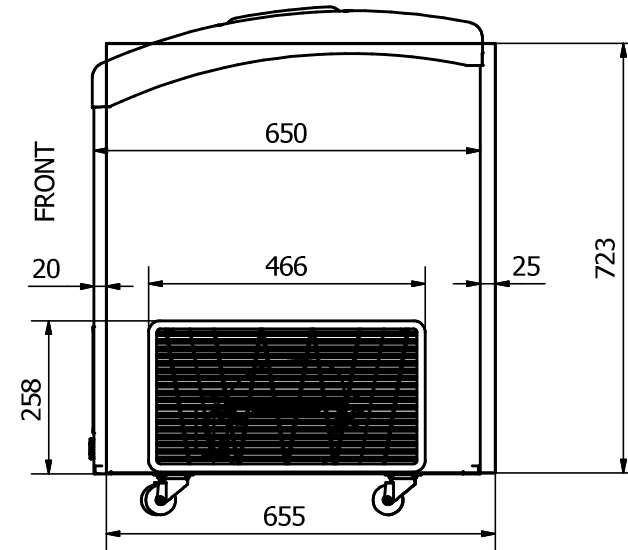

FRONT: Sticker 820 x 638 mm

FOCUS 73

RIGHT SIDE: Sticker 655 x 723 mm

LEFT SIDE: Sticker 655 x 723 mm

**Comments:**

The FRONT sticker will be taken around the corners by approx. 50 mm in each side.

The SIDE stickers will be mounted approx. 20 mm from the FRONT and will be taken around the BACK corner by approx. 25 mm

Be aware that by mounting of sticker on cabinet, the curved sides means, that we on the front cut off a bit in the top. From 10 to 25 mm of the sticker will be cut off in a curve. We could also make a small cut in the top of the front sticker along the frame of FOCUS, if it is too large.

Be aware that by mounting of stickers on the BACK of cabinet, we cut approx. 15 mm off the top of the sticker.

Designed by Marina Pedersen	Checked by	Approved by	Date	Date 04-08-2020	
Elcold Aps			Streamer measurements 3-sided, mm		
			Focus 73	Edition	Sheet 1 / 1