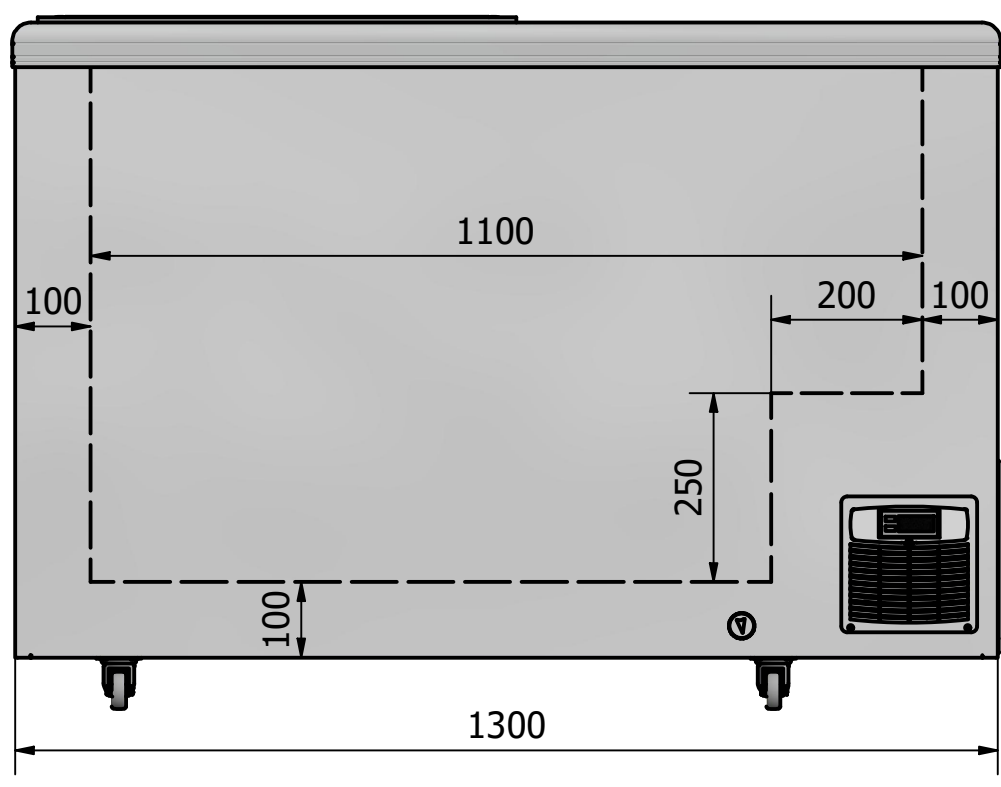

6 5 4 3 2 1

D SIDE FRONT BACK D

A B C D

OPTIONAL

Designed by Marina Pedersen	Checked by	Approved by	Date	Date 14-09-2022	
Elcold Aps			Måltegning		
UNI 31 S			Edition	Sheet 1 / 1	

6 5 4 3 2 1