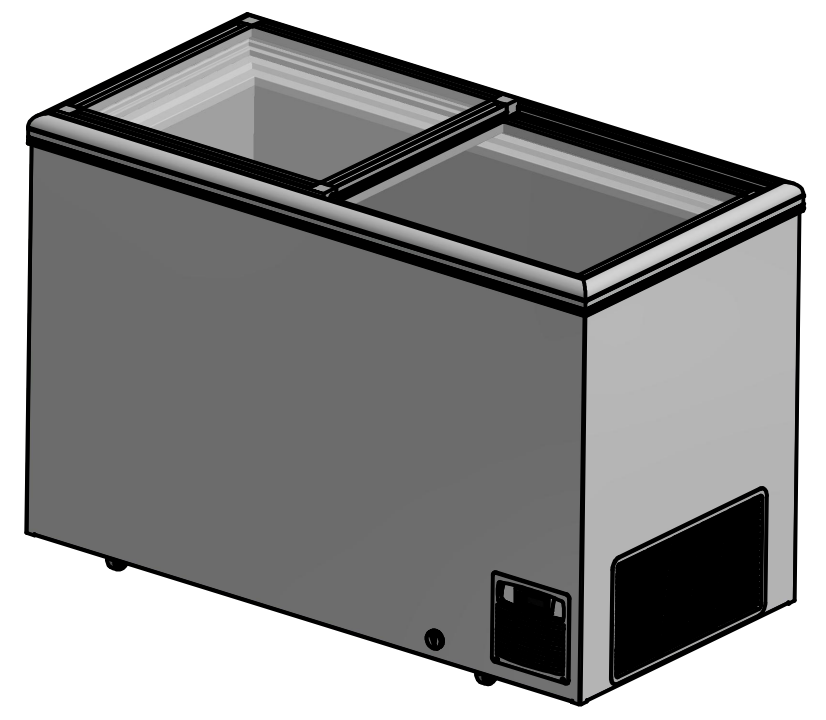

6 5 4 3 2 1

D SIDE FRONT BACK D

A B C D

OPTIONAL

Designed by Marina Pedersen	Checked by	Approved by	Date	Date 14-09-2022	
Elcold Aps			Måltegning		
UNI 31 S			Edition	Sheet 1 / 1	

6 5 4 3 2 1