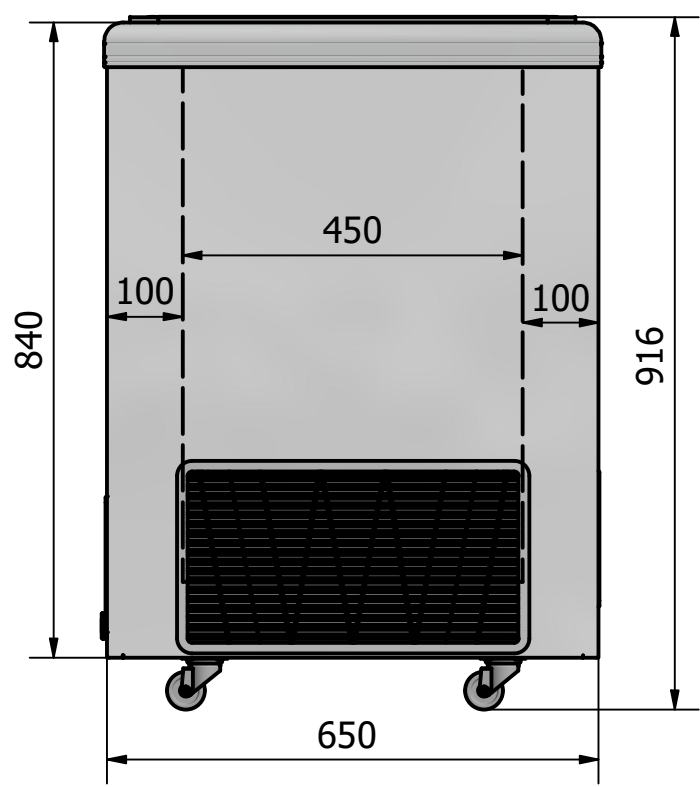

6 5 4 3 2 1

D SIDE FRONT BACK D

A B C D

OPTIONAL

Designed by Marina Pedersen	Checked by	Approved by	Date	Date 14-09-2022	
Elcold Aps			Måltegning		
UNI 31 S			Edition	Sheet 1 / 1	

6 5 4 3 2 1