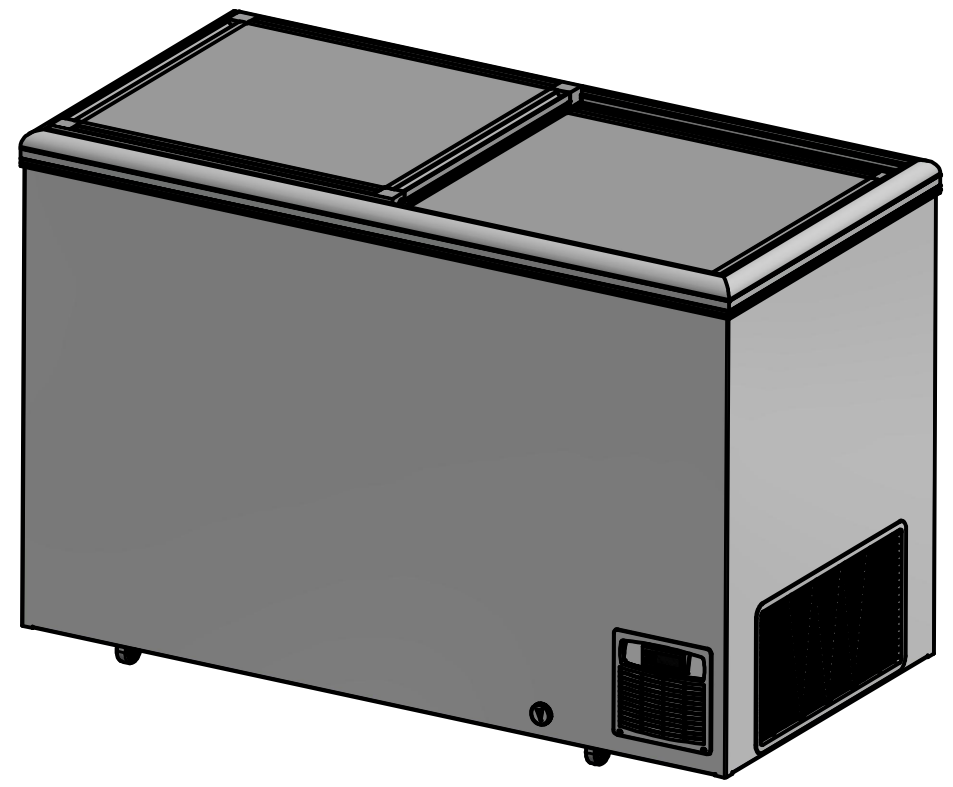

6 5 4 3 2 1

D SIDE FRONT BACK D

A B C D

OPTIONAL

Designed by Marina Pedersen	Checked by	Approved by	Date	Date 14-09-2022	
Elcold Aps			Måltegning		
UNI 31 S			Edition	Sheet 1 / 1	

6 5 4 3 2 1