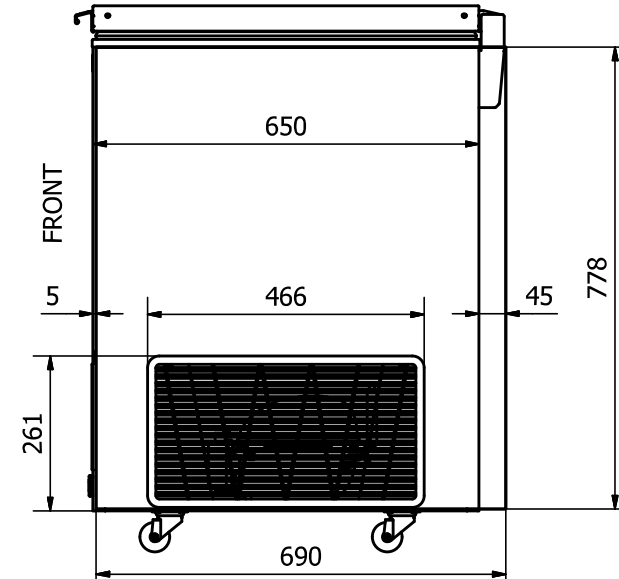

FRONT: Sticker 1120 x 778 mm

CVG 35

RIGHT SIDE: Sticker 690 x 778 mm

LEFT SIDE: Sticker 690 x 778 mm

Comments:

The FRONT sticker will be taken around the corners by approx. 35 mm in each side
 The SIDE stickers will be mounted approx. 5 mm from the FRONT and will be taken around the BACK corner by approx. 45 mm

Designed by	Checked by	Approved by	Date	Date	
Marina Pedersen				12-08-2020	
Elcold Aps			Streamer measurements 3-sided, mm		
CVG 35			Edition	Sheet	
				1 / 1	