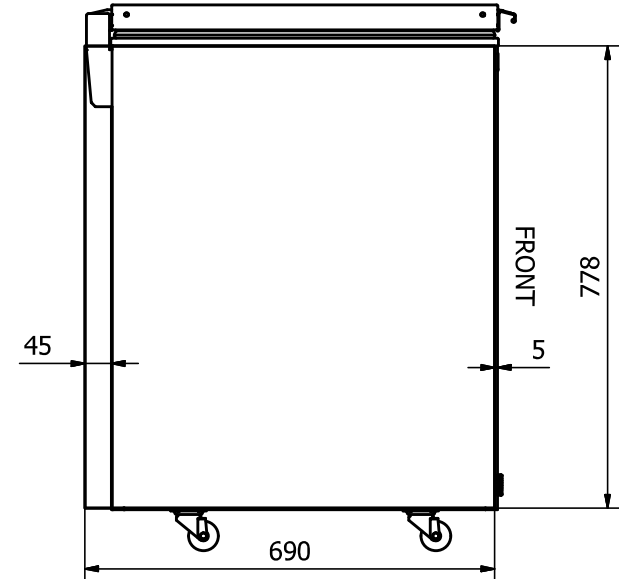

FRONT: Sticker 1120 x 778 mm

CVG 35

RIGHT SIDE: Sticker 690 x 778 mm

LEFT SIDE: Sticker 690 x 778 mm

Comments:

The FRONT sticker will be taken around the corners by approx. 35 mm in each side
 The SIDE stickers will be mounted approx. 5 mm from the FRONT and will be taken around the BACK corner by approx. 45 mm

Designed by	Checked by	Approved by	Date	Date	
Marina Pedersen				12-08-2020	
Elcold Aps			Streamer measurements 3-sided, mm		
CVG 35			Edition	Sheet	
				1 / 1	