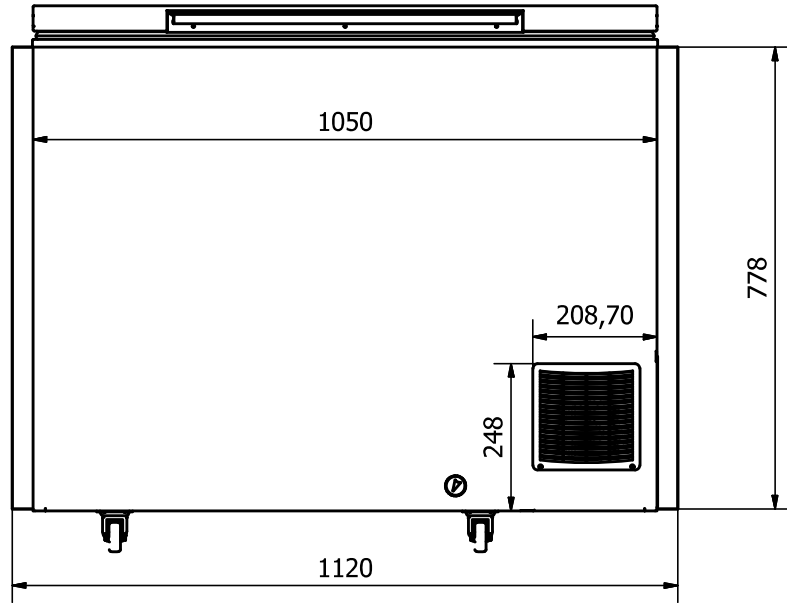

FRONT: Sticker 1120 x 778 mm

CVG 35

RIGHT SIDE: Sticker 690 x 778 mm

LEFT SIDE: Sticker 690 x 778 mm

Comments:

The FRONT sticker will be taken around the corners by approx. 35 mm in each side
 The SIDE stickers will be mounted approx. 5 mm from the FRONT and will be taken around the BACK corner by approx. 45 mm

Designed by	Checked by	Approved by	Date	Date	
Marina Pedersen				12-08-2020	
Elcold Aps			Streamer measurements 3-sided, mm		
CVG 35			Edition	Sheet	
				1 / 1	